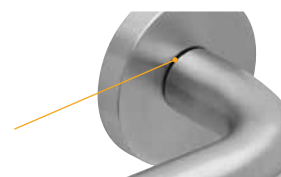

Pullbloc® has been designed in Germany and is produced in Germany!

Durable and noiseless!

The ball bearing of hardened steel provides durability and easy operation. Thanks to the backlash-free connection of all components, there are no points of friction. No wear of the **handle projection**.

Assembled in 40 seconds!

Pullbloc® is delivered in a largely pre-assembled state. The assembly on the pre-drilled door, handle and key rosettes requires only 40 seconds!

New! Pullbloc® 3.0!

With the new Pullbloc® 3.0 ball bearing system, the motion element (the anchor) is no longer visible, thus ensures a consistent stainless steel look.