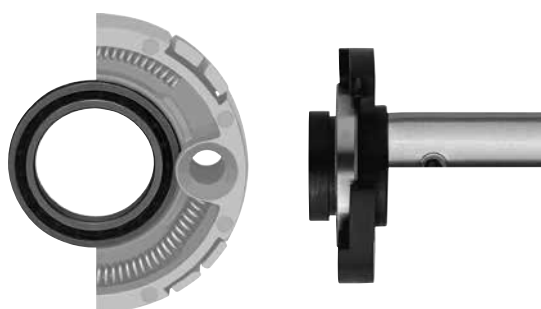

No thin plastic ring as handle bearing

between metal cover plate and lever handle!

The most significant weak point of customary slide bearing sets. They have a thickness of at least 0.5 mm and can fray out even after a short time due to the friction of the handle projection.

The result is known – a wobbly axial bearing which significantly affects the function.

The Pullbloc® ball bearing system! The latest generation of handle bearing with return mechanism.

Compression springs

made of high-quality spring steel, produced in Germany! Running smoothly and uniformly, they steadily push the handle back into the required original position again and again.

Original Pullbloc® ball bearing system!

The ball bearing of hardened steel was designed and developed particularly for these special strains. These guarantees a low-friction, noiseless rotary movement. Always look for the original **Pullbloc®** ball bearing system!