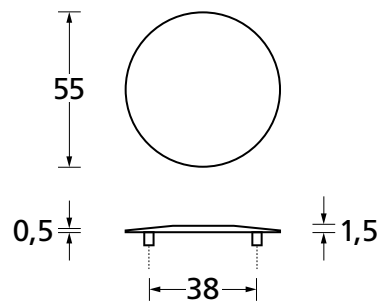

Schlüsselrosette € exkl. MwSt.
BB - Rosette FPVM57006 Paar 33,90