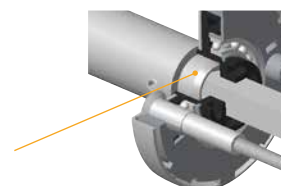

Pullbloc® has been designed in Germany and is produced in Germany!

Durable and noiseless!

The ball bearing of hardened steel provides durability and easy operation. Thanks to the backlash-free connection of all components, there are no points of friction. No wear of the **handle projection**.