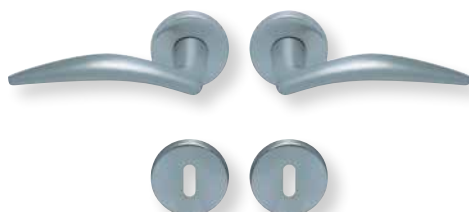

Pullbloc® 3.0 Kugellagertechnik

BB - Garnitur EDELSTAHL matt