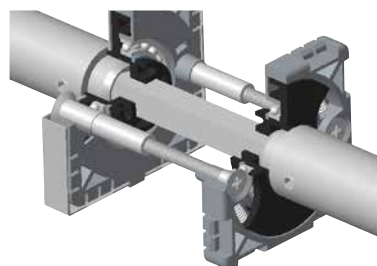

Screw connection for door **thicknesses from 42 mm** (specify the thicknesses of the door when ordering): with threaded sleeves and M4 screws..