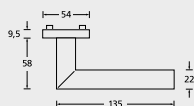

Form 2106 Edelstahl matt | Edelstahl schwarz matt

Edelstahl matt	Rosettengarnitur mit Madenschraube	pullbloc® 4.1 Kugellager auf Rundrosette	€	pullbloc® 4.1 Kugellager auf Quadratrosette	€	VE
	OS - Garnitur (ohne Schlüsselrosette)	PB4.1-2106OS	55,90	PB4.1-Q2106OS	61,90	28
	BB - Garnitur	PB4.1-21060	59,90	PB4.1-Q21060	65,90	28
	PZ - Garnitur	PB4.1-21062	59,90	PB4.1-Q21062	65,90	14
	RZ - Garnitur	PB4.1-21068	59,90	PB4.1-Q21068	65,90	14
	Blind - Garnitur	PB4.1-21061	59,90	PB4.1-Q21061	65,90	14
	WC - Garnitur	PB4.1-21063	69,90	PB4.1-Q21063	75,90	14
	WC - Garnitur rot/weiß Anz.	PB4.1-210631	76,90	PB4.1-Q210631	82,90	14
	WC - Garnitur rot/grün Anz.	PB4.1-210632	76,90	PB4.1-Q210632	82,90	14
	PZ-WG - Knopf ger. 360°	PB4.1360-21065	76,90	PB4.1360-Q21065	82,90	7
	PZ-WG - Knopf gekröpft 360°	PB4.1360-210651	80,90	PB4.1360-Q210651	86,90	7
	PZ-WG - Knopf zyl. ger. 360°	PB4.1360-210652	76,90	PB4.1360-Q210652	82,90	7
	PZ-WG - Knopf zyl. vers. 360°	PB4.1360-210653	80,90	PB4.1360-Q210653	86,90	7
	PZ - Halbgarnitur 360°	PB4.1360-821062	34,90	PB4.1360-Q821062	40,90	7
	RZ - Halbgarnitur 360°	PB4.1360-821068	34,90	PB4.1360-Q821068	40,90	7
	OS - Halbgarnitur 360°	PB4.1360-82106OS	32,90	PB4.1360-Q82106OS	38,90	7
	Feuerschutz DIN 18273	pullbloc® 4.1 Kugellager auf Rundrosette	€	pullbloc® 4.1 Kugellager auf Quadratrosette	€	VE
	PZ - Garnitur	PB4.1FS-21062	72,90	PB4.1FS-Q21062	78,90	14
	RZ - Garnitur	PB4.1FS-21068	72,90	PB4.1FS-Q21068	78,90	14
	Blind - Garnitur	PB4.1FS-21061	72,90	PB4.1FS-Q21061	78,90	14
	PZ-WG - Knopf ger. 360°	PB4.1FS360-21065	86,90	PB4.1FS360-Q21065	92,90	7
	PZ-WG - Knopf gekröpft 360°	PB4.1FS360-210651	90,90	PB4.1FS360-Q210651	96,90	7
	PZ-WG - Knopf zyl. ger. 360°	PB4.1FS360-210652	86,90	PB4.1FS360-Q210652	92,90	7
	PZ-WG - Knopf zyl. vers. 360°	PB4.1FS360-210653	90,90	PB4.1FS360-Q210653	96,90	7
	Standflügel Halbgarnitur 360°	PB4.1FS-SF82106OS	40,90	PB4.1FS-QSF82106OS	46,90	7