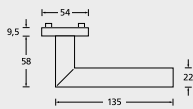

Form 2106 Edelstahl matt | Edelstahl schwarz matt

Edelstahl matt

Rosettengarnitur mit Madenschraube	
OS - Garnitur (ohne Schlüsselrosette)	
BB - Garnitur	
PZ - Garnitur	
RZ - Garnitur	
Blind - Garnitur	
WC - Garnitur	
WC - Garnitur rot/weiß Anz.	
WC - Garnitur rot/grün Anz.	
PZ-WG - Knopf ger. 360°	
PZ-WG - Knopf gekröpft 360°	
PZ-WG - Knopf zyl. ger. 360°	
PZ-WG - Knopf zyl. vers. 360°	
PZ - Halbgarnitur 360°	
RZ - Halbgarnitur 360°	
OS - Halbgarnitur 360°	

Feuerschutz DIN 18273	
PZ - Garnitur	
RZ - Garnitur	
Blind - Garnitur	
PZ-WG - Knopf ger. 360°	
PZ-WG - Knopf gekröpft 360°	
PZ-WG - Knopf zyl. ger. 360°	
PZ-WG - Knopf zyl. vers. 360°	
Standflügel Halbgarnitur 360°	

pullbloc® 4.1 Kugellager auf Rundrosette	€
PB4.1-2106OS	55,90
PB4.1-21060	59,90
PB4.1-21062	59,90
PB4.1-21068	59,90
PB4.1-21061	59,90
PB4.1-21063	69,90
PB4.1-210631	76,90
PB4.1-210632	76,90
PB4.1360-21065	76,90
PB4.1360-210651	80,90
PB4.1360-210652	76,90
PB4.1360-210653	80,90
PB4.1360-821062	34,90
PB4.1360-821068	34,90
PB4.1360-82106OS	32,90

pullbloc® 4.1 Kugellager auf Rundrosette	€
PB4.1FS-21062	72,90
PB4.1FS-21068	72,90
PB4.1FS-21061	72,90
PB4.1FS360-21065	86,90
PB4.1FS360-210651	90,90
PB4.1FS360-210652	86,90
PB4.1FS360-210653	90,90
PB4.1FS-SF82106OS	40,90

pullbloc® 4.1 Kugellager auf Quadratrosette	€	VE
PB4.1-Q2106OS	61,90	28
PB4.1-Q21060	65,90	28
PB4.1-Q21062	65,90	14
PB4.1-Q21068	65,90	14
PB4.1-Q21061	65,90	14
PB4.1-Q21063	75,90	14
PB4.1-Q210631	82,90	14
PB4.1-Q210632	82,90	14
PB4.1360-Q21065	82,90	7
PB4.1360-Q210651	86,90	7
PB4.1360-Q210652	82,90	7
PB4.1360-Q210653	86,90	7
PB4.1360-Q821062	40,90	7
PB4.1360-Q821068	40,90	7
PB4.1360-Q82106OS	38,90	7

pullbloc® 4.1 Kugellager auf Quadratrosette	€	VE
PB4.1FS-Q21062	78,90	14
PB4.1FS-Q21068	78,90	14
PB4.1FS-Q21061	78,90	14
PB4.1FS360-Q21065	92,90	7
PB4.1FS360-Q210651	96,90	7
PB4.1FS360-Q210652	92,90	7
PB4.1FS360-Q210653	96,90	7
PB4.1FS-QSF82106OS	46,90	7

Schwarz matt

Rosettengarnitur mit Madenschraube	
OS - Garnitur (ohne Schlüsselrosette)	
BB - Garnitur	
PZ - Garnitur	
RZ - Garnitur	
Blind - Garnitur	
WC - Garnitur	
WC - Garnitur rot/weiß Anz.	
WC - Garnitur rot/grün Anz.	
PZ-WG - Knopf ger. 360°	
PZ-WG - Knopf gekröpft 360°	
PZ-WG - Knopf zyl. ger. 360°	
PZ-WG - Knopf zyl. vers. 360°	
PZ - Halbgarnitur 360°	
RZ - Halbgarnitur 360°	
OS - Halbgarnitur 360°	

Feuerschutz DIN 18273	
PZ - Garnitur	
RZ - Garnitur	
Blind - Garnitur	
PZ-WG - Knopf ger. 360°	
PZ-WG - Knopf gekröpft 360°	
PZ-WG - Knopf zyl. ger. 360°	
PZ-WG - Knopf zyl. vers. 360°	
Standflügel Halbgarnitur 360°	

pullbloc® 4.1 Kugellager auf Rundrosette	€
PB4.1-SW2106OS	65,90
PB4.1-SW21060	69,90
PB4.1-SW21062	69,90
PB4.1-SW21068	69,90
PB4.1-SW21061	69,90
PB4.1-SW21063	79,90
PB4.1-SW210631	86,90
PB4.1-SW210632	86,90
PB4.1360-SW21065	86,90
PB4.1360-SW210651	90,90
PB4.1360-SW210652	86,90
PB4.1360-SW210653	90,90
PB4.1360-SW821062	40,90
PB4.1360-SW821068	40,90
PB4.1360-SW82106OS	38,90